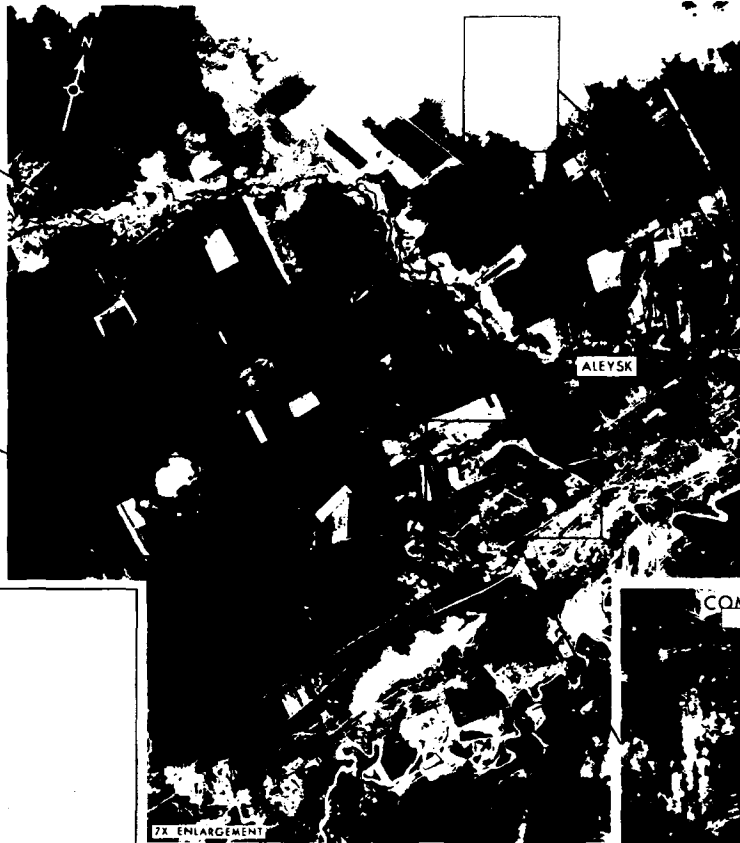

TOP SECRET-RUFF

ICBM COMPLEX ALEYSK, USSR 52-29N 82-43E

'CS 80240 64 NPIC

TOP SECRET-RUFF

C05043100