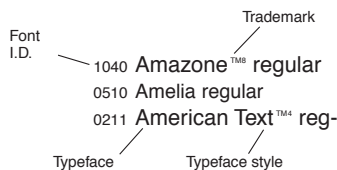

Typeface Library

The Bitstream® Collection CD contains 250 professional-quality typefaces in both TrueType® and PostScript® Type 1 format for Macintosh® and IBM PCs (Microsoft® Windows;™ UNIX, and OS/2).

Selected from Bitstream's world-class library of almost 1,100 typefaces, the 250 type designs on this fully unlocked CD-ROM were selected by Bitstream's type professionals to provide users with a comprehensive library of fonts for any typographic need.

Bitstream's typefaces were designed and digitized by a world-renowned staff each with more than 15 years experience in the type industry. All Bitstream typefaces are fully hinted for crisp output and sharp screen display. They also feature extensive kerning data to guarantee precise character spacing and letterfit.

This typeface sample poster shows all of the 250 typefaces on the Bitstream Collection CD. Each typeface appears with its Bitstream font ID number, its name, style and trademark (if applicable).

Bitstream strives to set the highest standards for quality in typeface design and technical performance—we think you'll be happy with the results.

The owners of the trademarks and registered trademarks of typeface names designated by number on this poster correlate to the names shown below. The trademarks designated as "registered" are registered in the United States. These and other trademarks appearing on this poster may be registered in other countries as well.

1 Bitstream Inc.	3 H. Berthold AG	6 Ludlow Industries (UK) Ltd.	9 Stephenson Blake & Company Ltd.
2 Linotype AG and/or its subsidiaries	4 Kingsley-ATF Type Corporation	7 Johannes Wagner	10 Visual Graphics Corporation
	5 FotoStar International	8 Tetterode Nederland (Lettergieterij Amsterdam)	

©1995 Bitstream Inc. All rights reserved. Bitstream is a registered trademark and Creative Collection is a trademark of Bitstream Inc. TrueType is a trademark of Apple Computer Inc. PostScript is a registered trademark of Adobe Systems Inc. Microsoft is a registered trademark and Windows is a trademark of Microsoft Corporation.