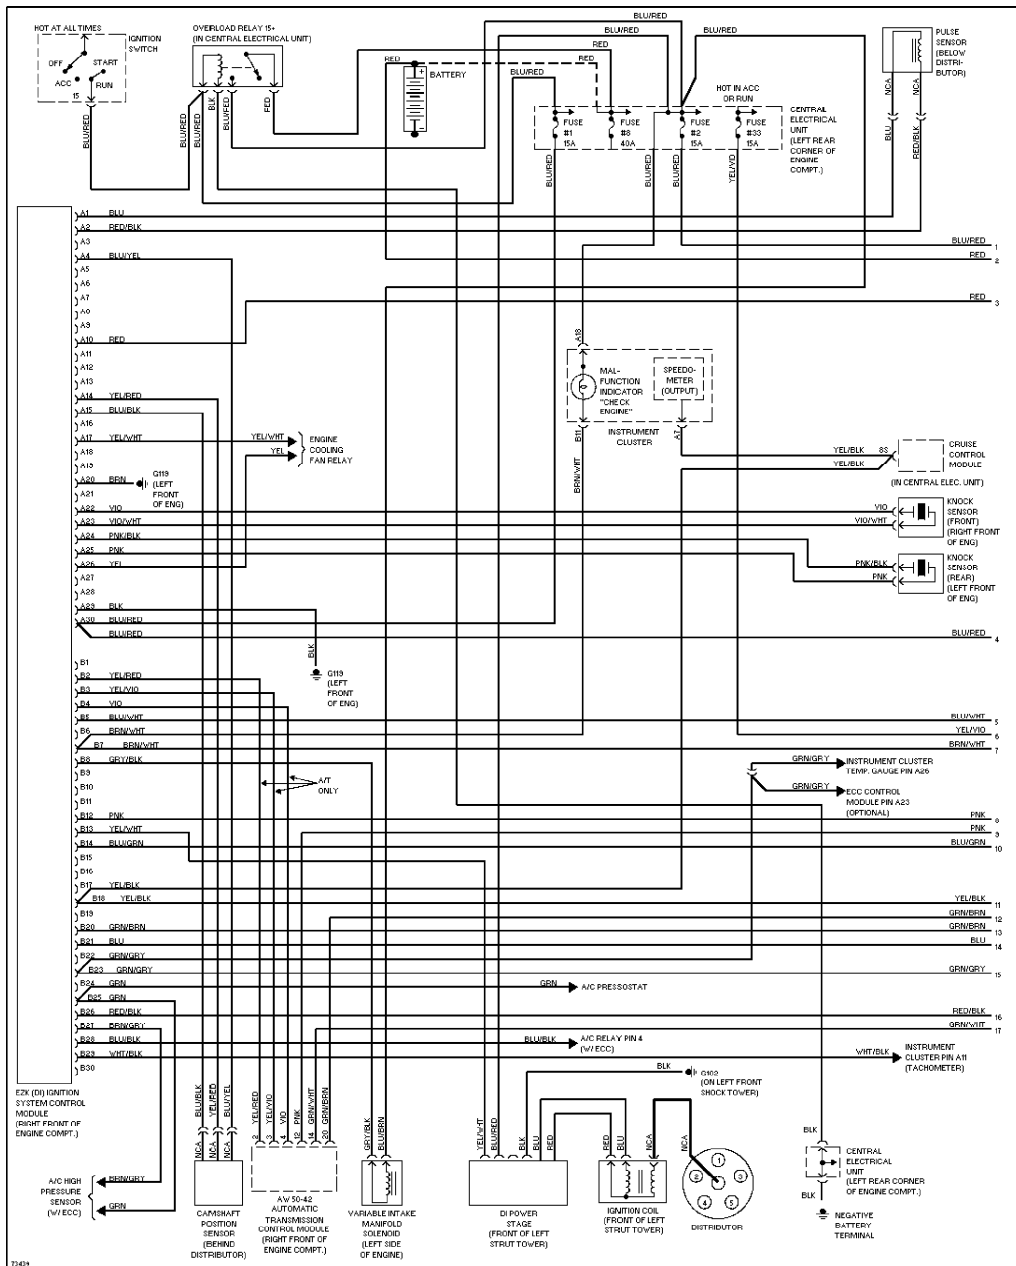

L - WIRING DIAGRAMS

1995 Volvo 850

1995 ENGINE PERFORMANCE
Volvo - Wiring Diagrams

850

WIRING DIAGRAMS

Fig. 1: Wiring Diagram (1 Of 2)

Fig. 2: Wiring Diagram (2 Of 2)