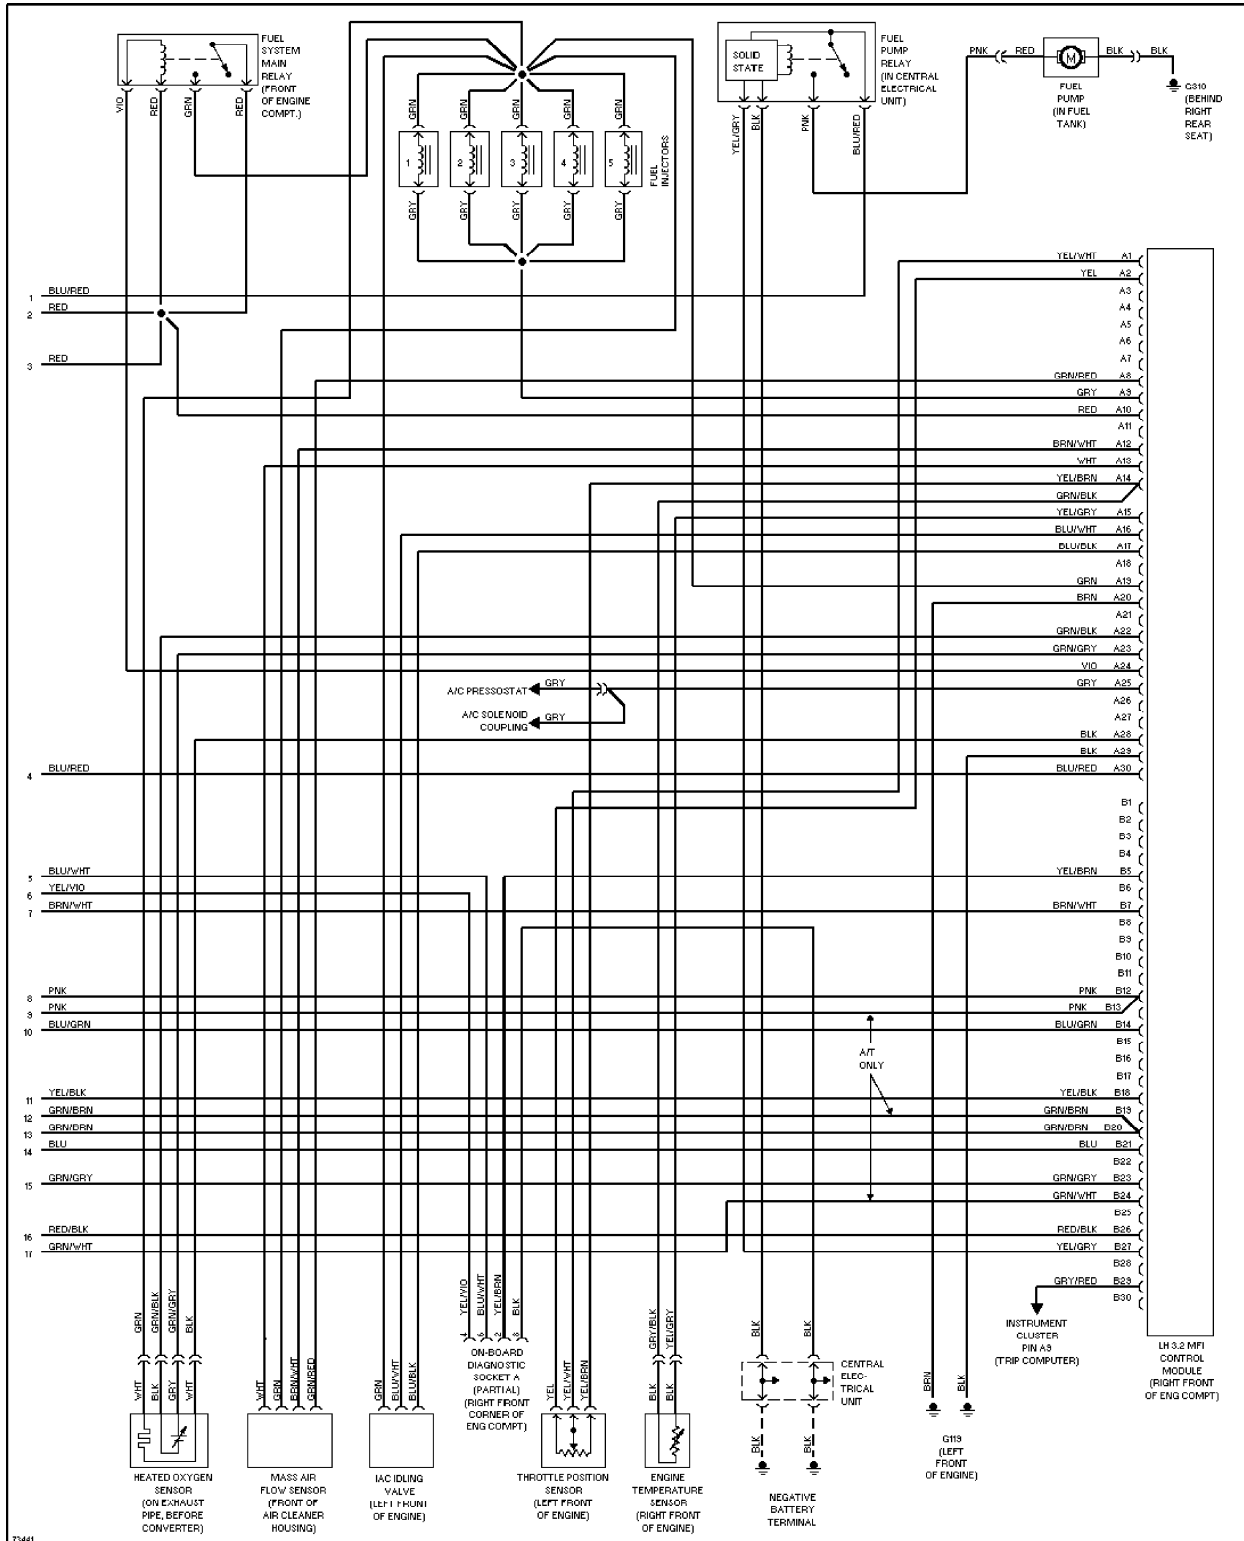

L - WIRING DIAGRAMS

1995 Volvo 850

1995 ENGINE PERFORMANCE
Volvo - Wiring Diagrams

850

WIRING DIAGRAMS

Fig. 1: Wiring Diagram (1 Of 2)

Fig. 2: Wiring Diagram (2 Of 2)