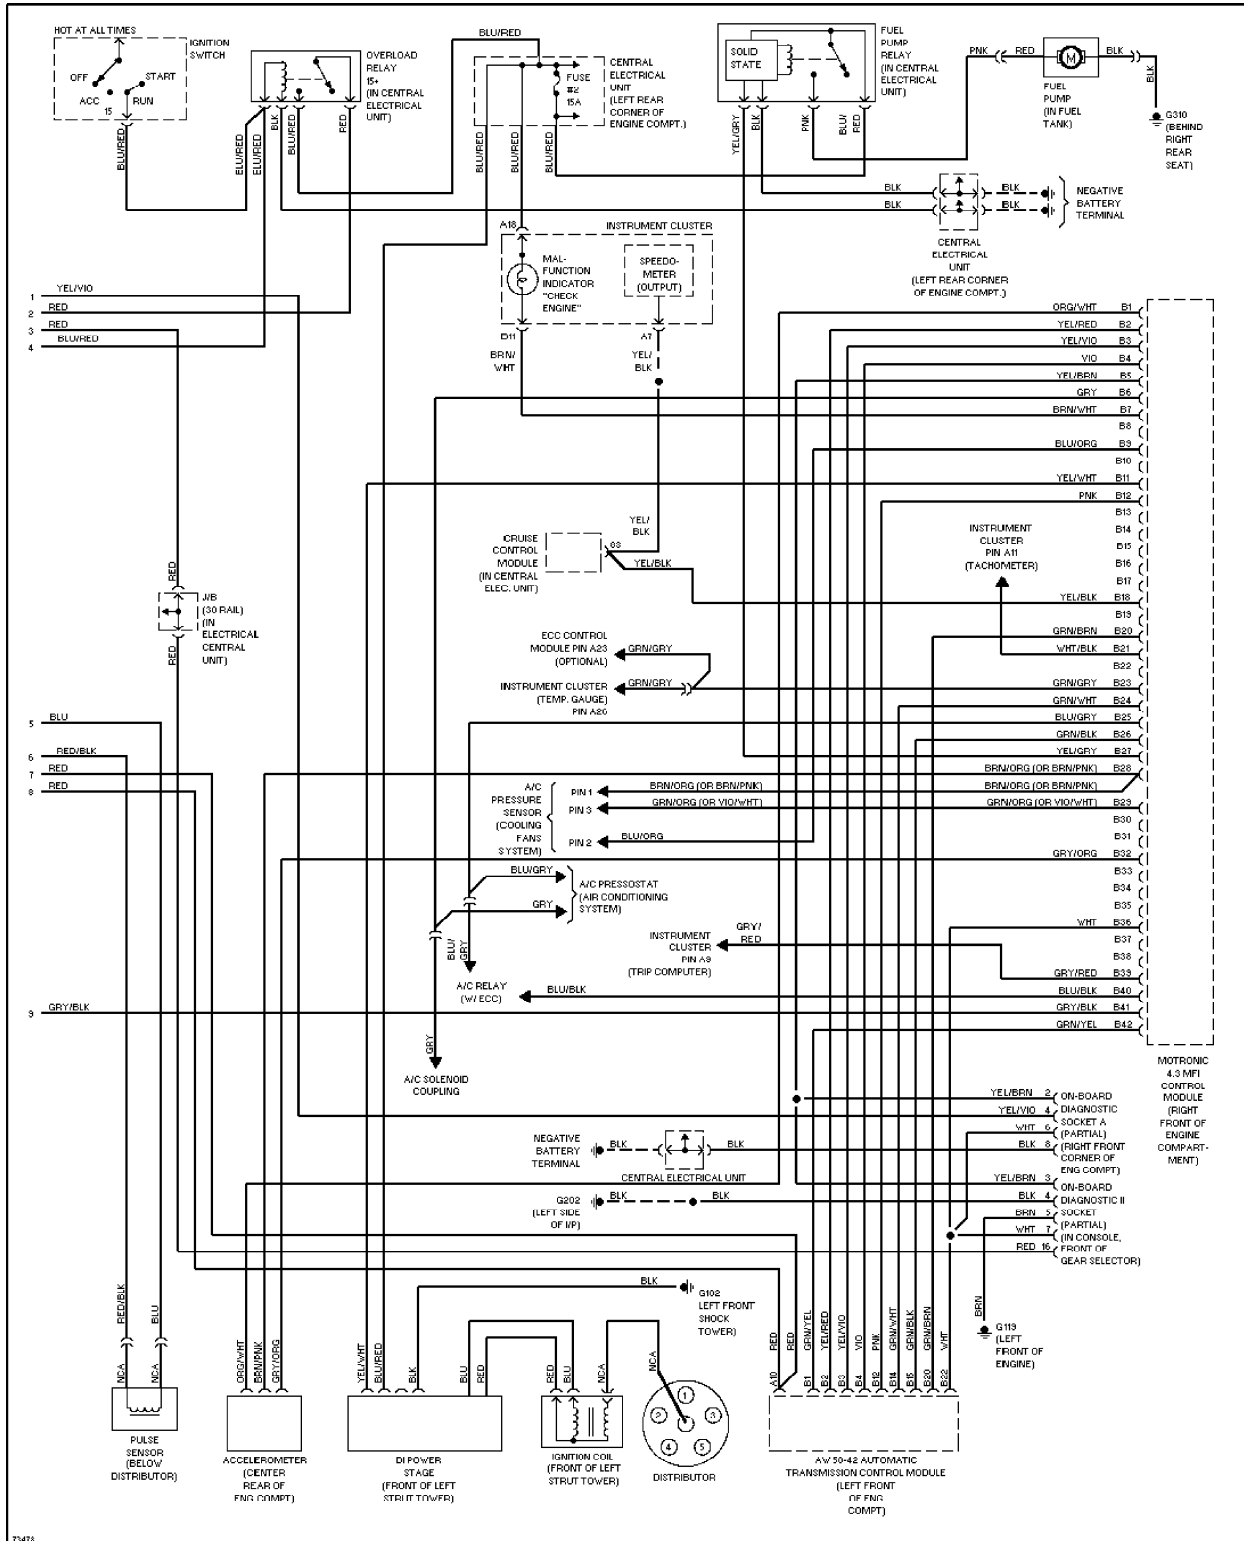

L - WIRING DIAGRAMS - TURBO

1995 Volvo 850

1995 ENGINE PERFORMANCE
Volvo - Wiring Diagrams

850 - Turbo

WIRING DIAGRAMS

Fig. 1: Wiring Diagram (1 Of 2)

Fig. 2: Wiring Diagram (2 Of 2)