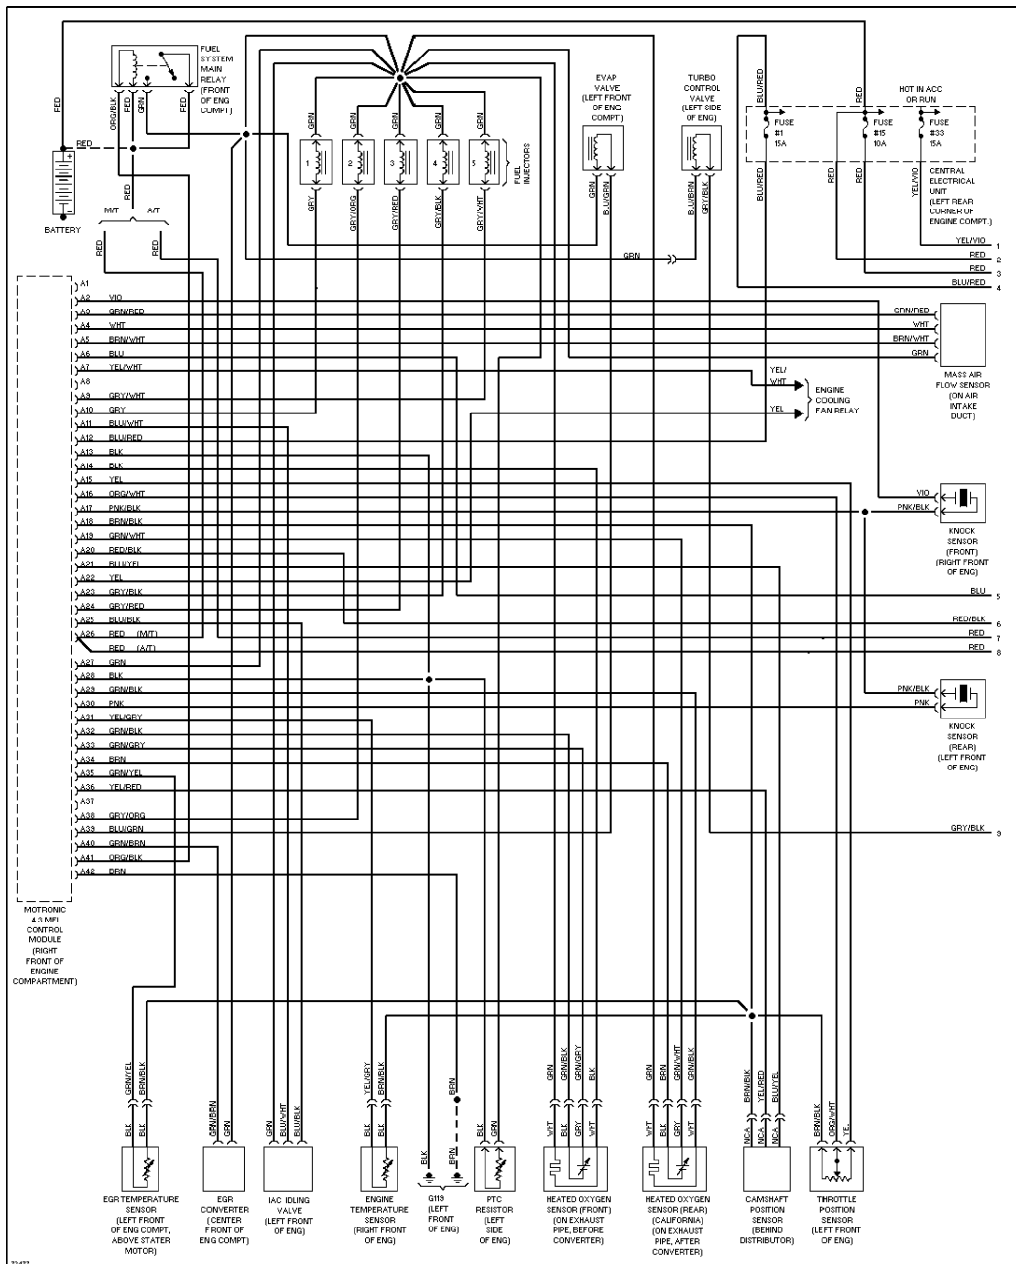

L - WIRING DIAGRAMS - TURBO

1995 Volvo 850

1995 ENGINE PERFORMANCE
Volvo - Wiring Diagrams

850 - Turbo

WIRING DIAGRAMS

Fig. 1: Wiring Diagram (1 Of 2)

Fig. 2: Wiring Diagram (2 Of 2)